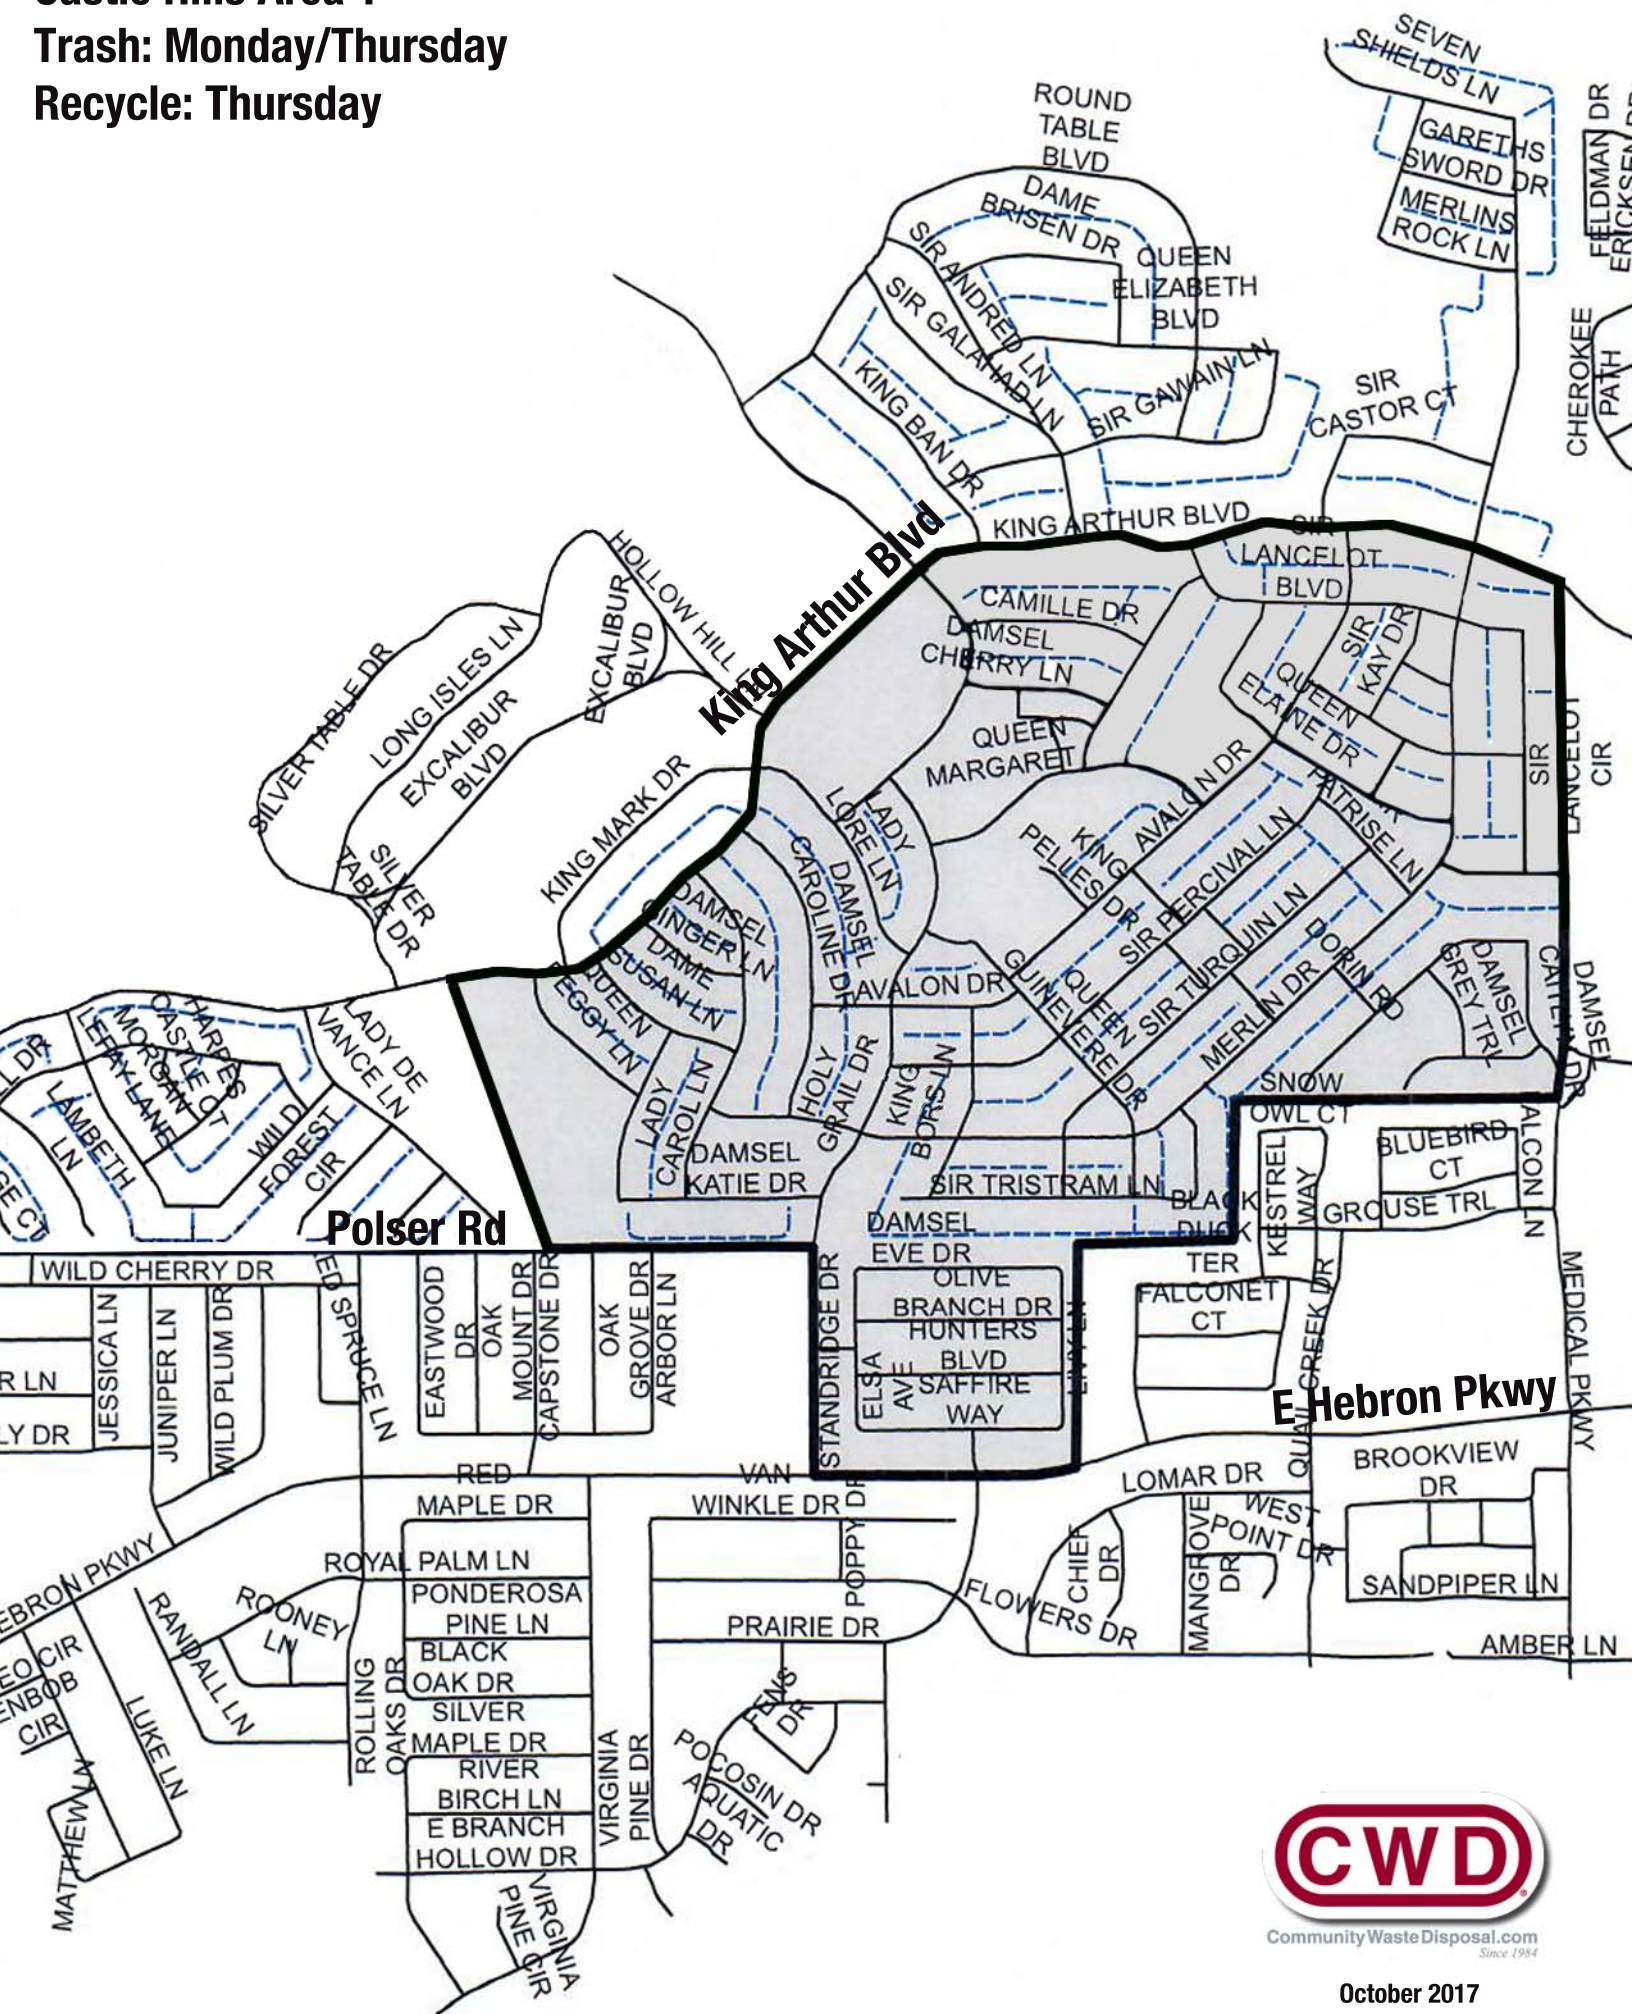

Castle Hills Area 1

Trash: Monday/Thursday

Recycle: Thursday

Community Waste Disposal.com
Since 1984